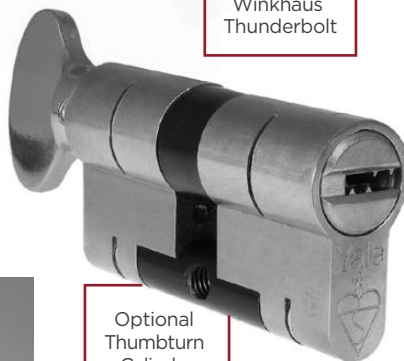

Optional Thumbturn Cylinder

Our Composite Doors come with 5 keys as standard and all other doors come with 3 keys.