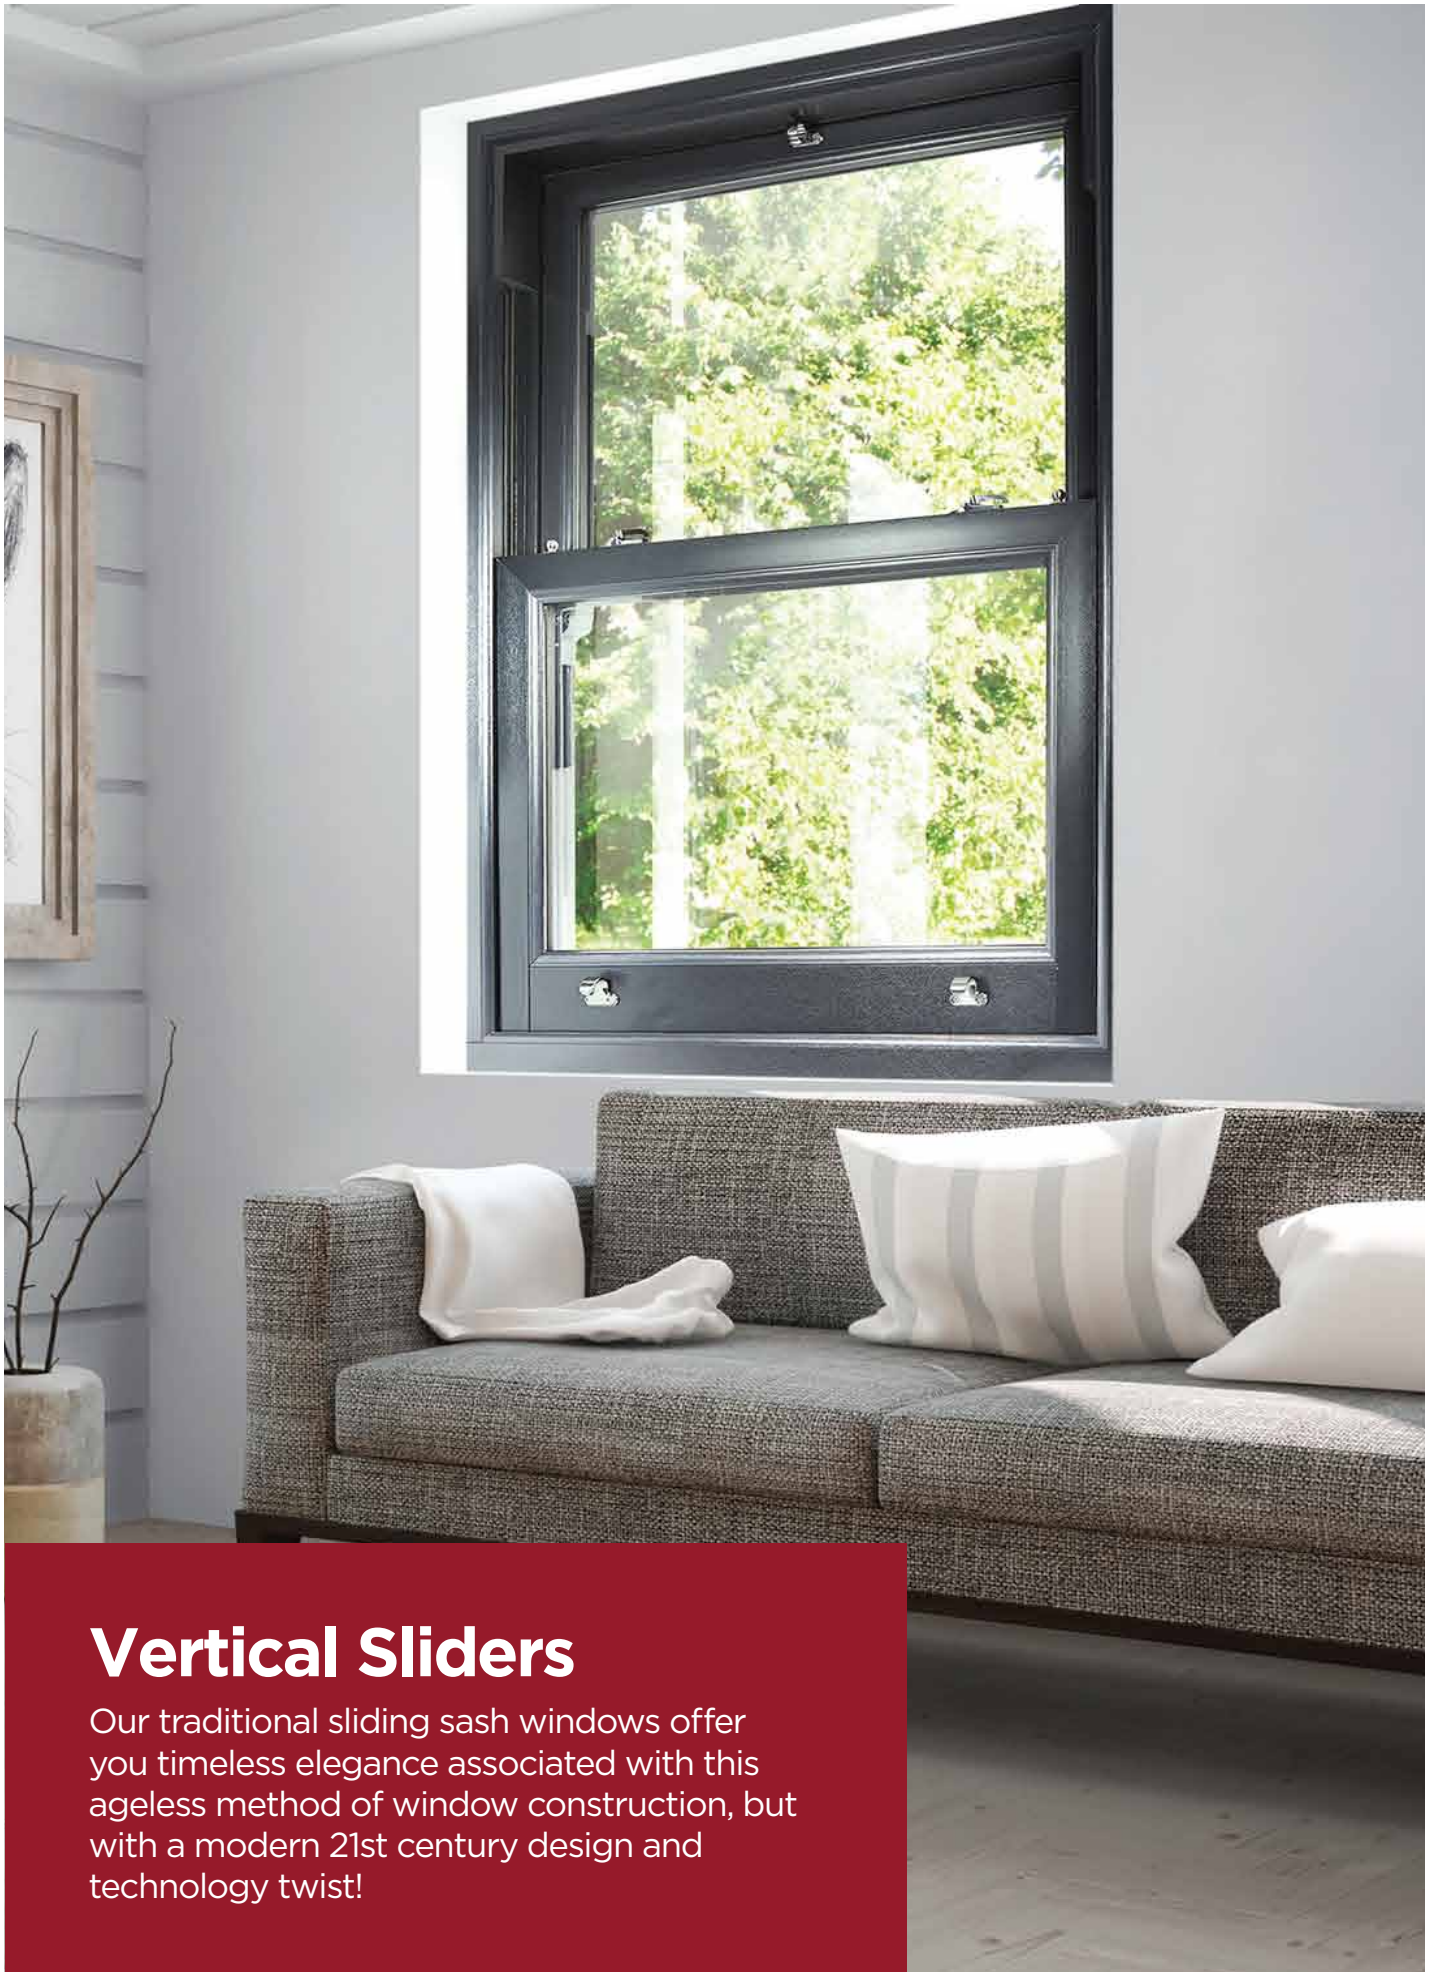

Vertical Sliders

Our traditional sliding sash windows offer you timeless elegance associated with this ageless method of window construction, but with a modern 21st century design and technology twist!