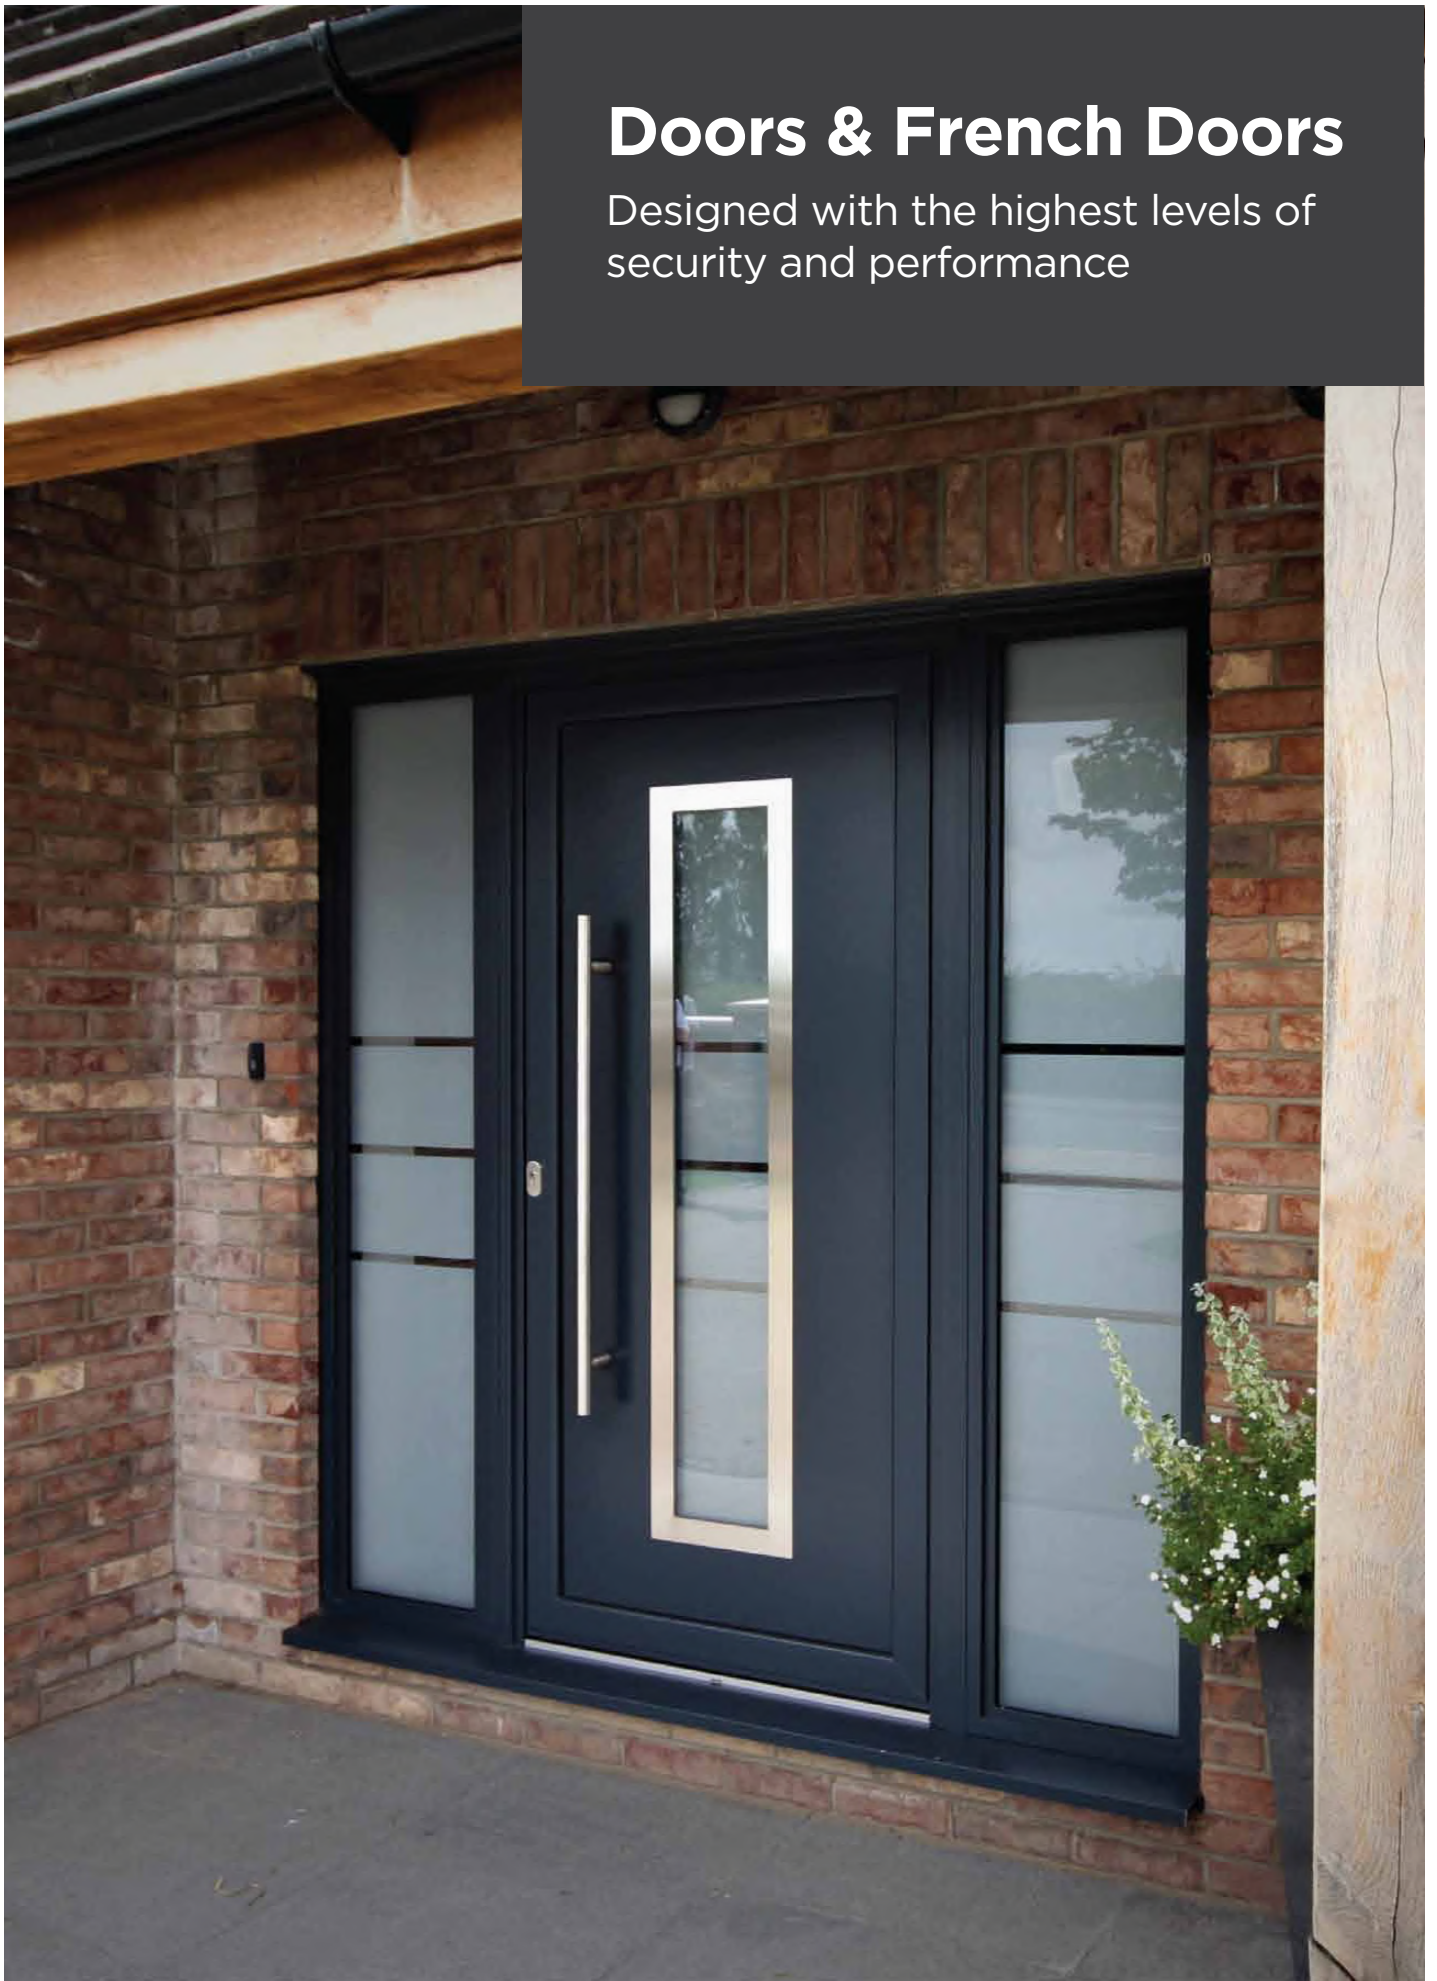

Doors & French Doors

Designed with the highest levels of security and performance