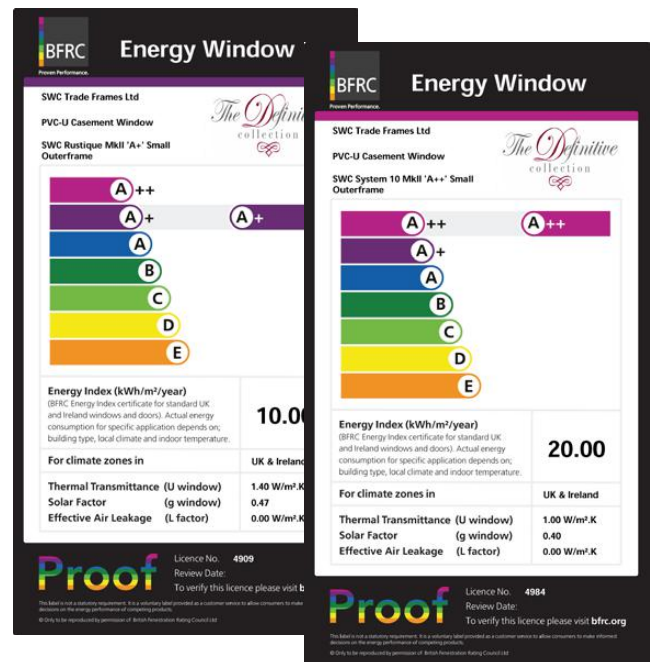

The energy labels are for reference only and apply only to specific PVCu products. The energy performance will change depending on profile and glass specification

Warmer and More Secure...

The inside pane of a triple glazed unit is around two degrees warmer than standard double glazing and the third pane of glass also makes it more difficult for a potential intruder to break in through the glass.

Quieter...

A typical triple glazed window has a sound reduction of approximately 32dB (this value excludes the frame). Please note for increased acoustic performance other options are available.

Safe in the Knowledge...

Some windows and doors may look the same but they do not all perform the same. The ethos of The Definitive Collection is to ensure that you receive the very best performing components across our full range of products.