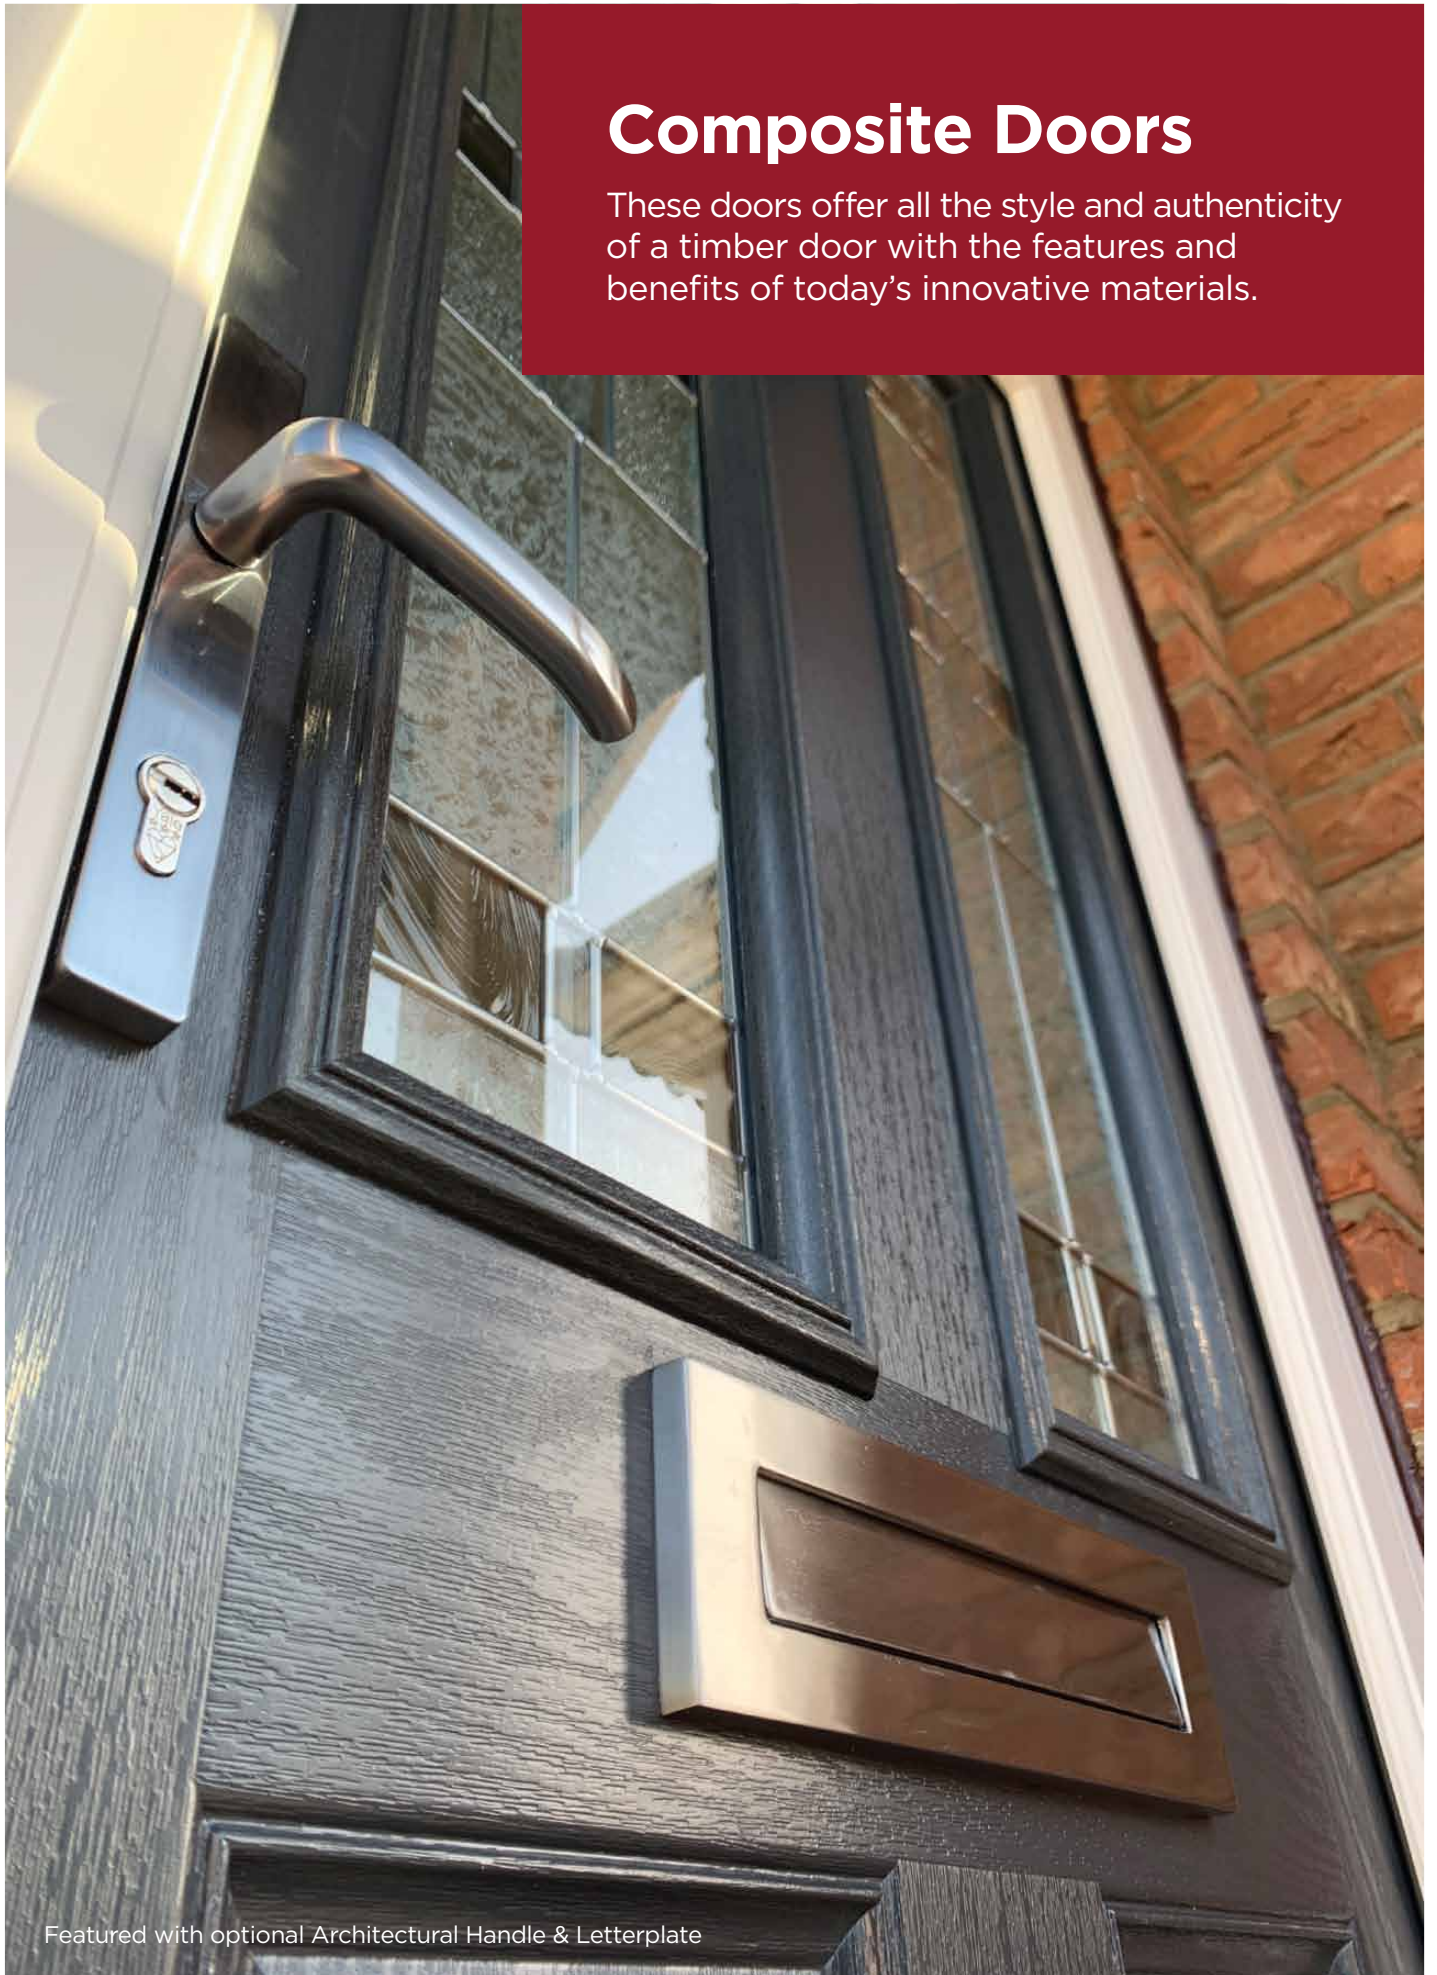

Composite Doors

These doors offer all the style and authenticity of a timber door with the features and benefits of today's innovative materials.

Featured with optional Architectural Handle & Letterplate