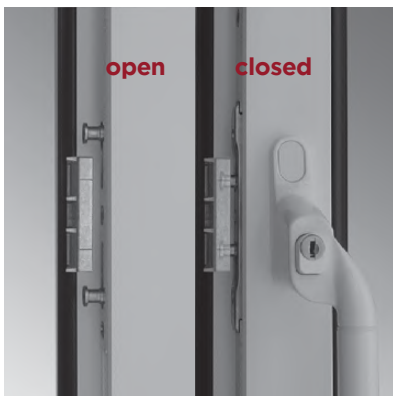

Undoubtedly you will also want to consider enhanced security at a time when crime is more prevalent in our society

Designed to withstand the British weather...

The Definitive Collection windows are fully weather tested to withstand the tough British climate and are internally glazed as standard. They also feature unobtrusive gaskets which form a double seal around every point.

Meeting our social responsibility...

Environmentally friendly materials are used in the manufacturing process to support the reduction of CO2 emissions. Add to this the fact our main components are 100% recyclable and come with a first class energy rating pedigree... then why look any further?

Extra strength...

Both chamfered and sculptured systems have galvanised steel reinforcing inserted into the profile to provide additional strength where required.

“We are committed to invest continuously in our endeavour to strive for excellence in both security and energy efficient products.”

Reverse action Multipoint Locking
Providing superior security