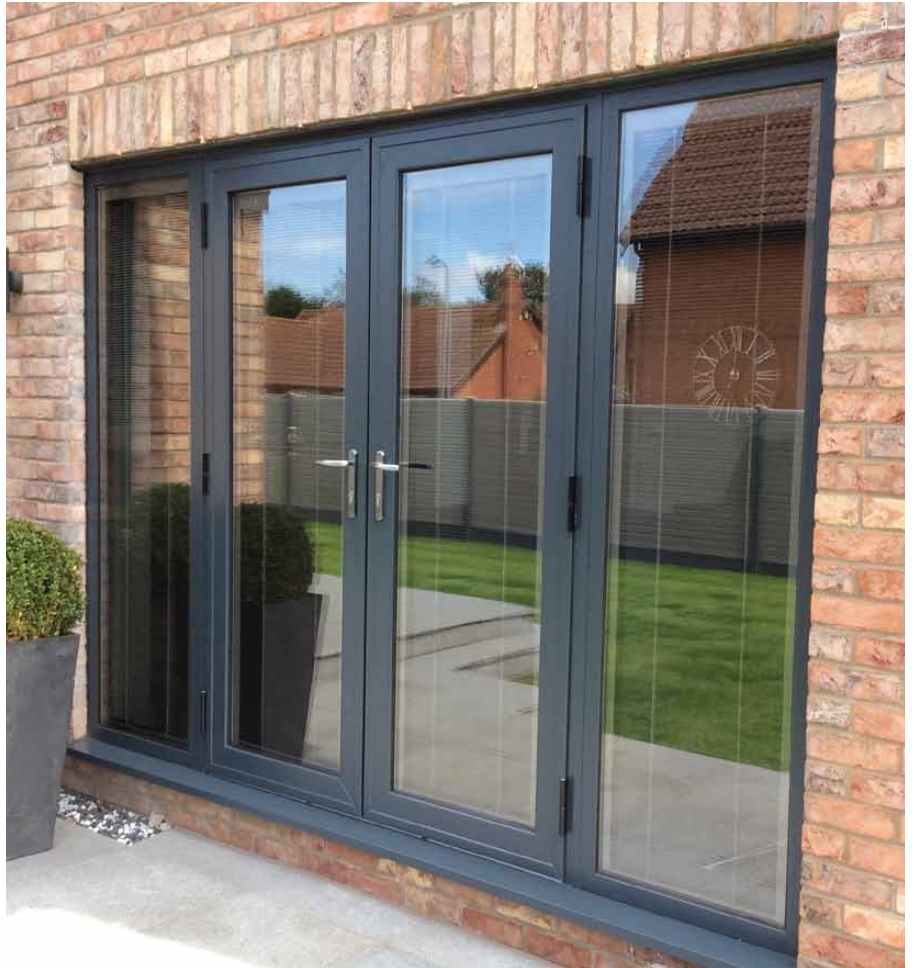

Residential Doors

Our entrance doors are built to the highest levels of security and performance in a range of designs to suit the style conscious and practically minded. A typical entrance door needs to be strong and secure, in a style that represents the architecture and be inviting to all guests who pass through. Unlike windows, a door is more likely to be used several times per day and be able to withstand the rigours of the British climate. Available in a wide range of designs, colours and glazing, there is certain to be a Definitive Collection aluminium door for you.

French Doors

Why not choose a matching set of aluminium French Doors which are sure to compliment any surroundings. Our French Doors are designed to give easy access to the garden which is especially important during those warm summer months.