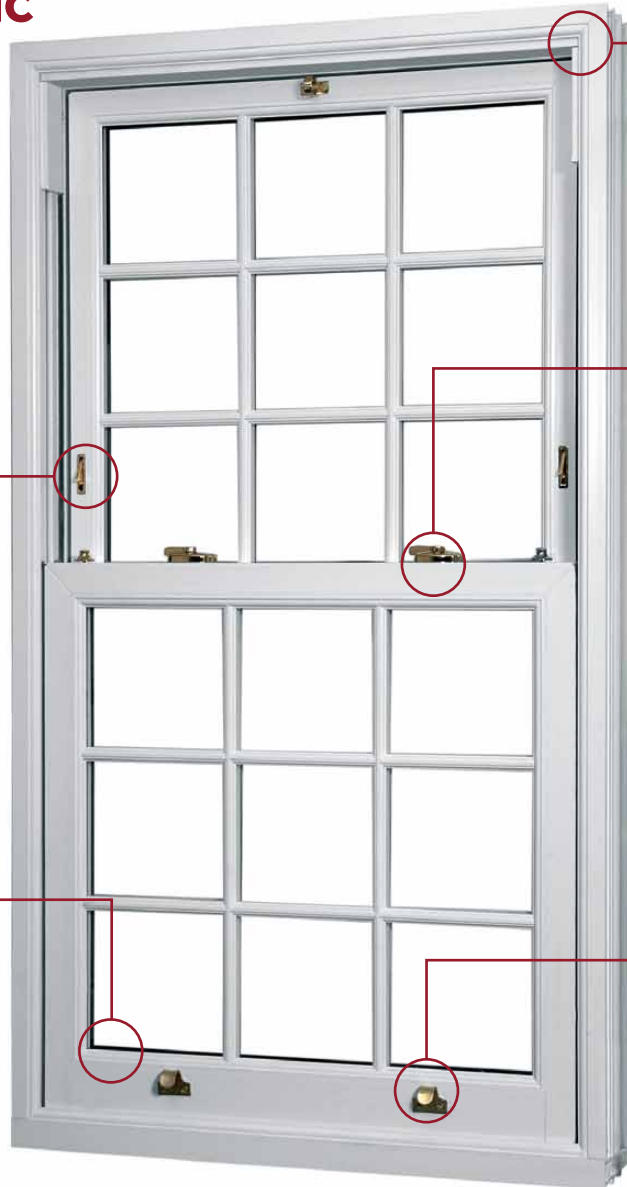

# Truly authentic details...

Decorative horn options

Safety restrictor

Optional Deep bottom rail with traditional jointing

Optional authentic joinery style mechanical joints

Locking 'cam catches Available in 6 colour options